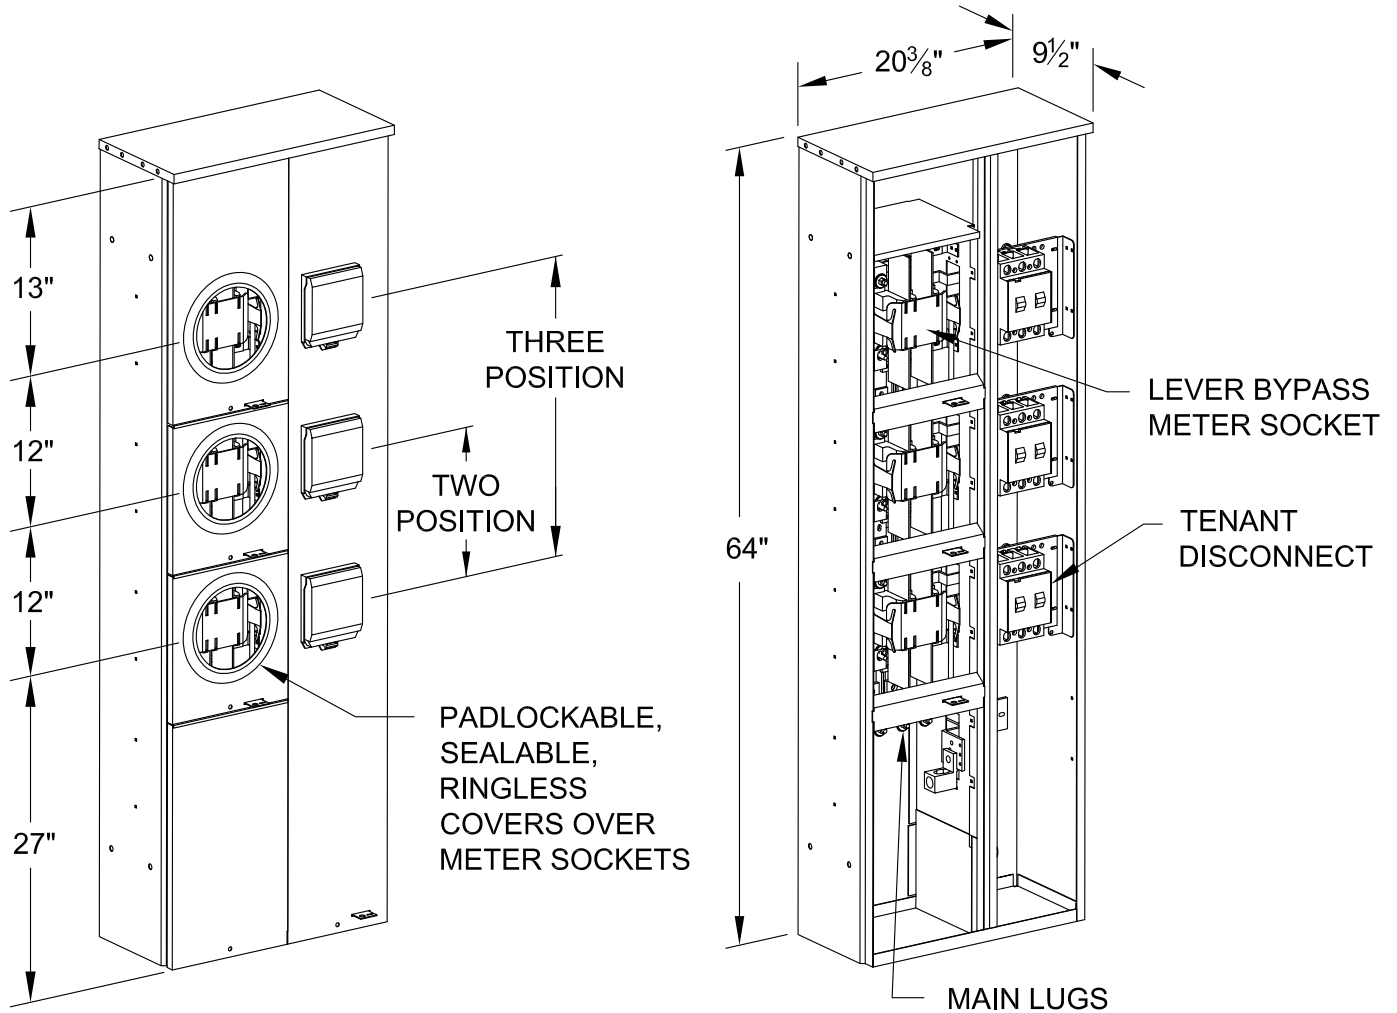

HOT SEQUENCE ERICKSON ELECTRICAL EQUIPMENT CO. COMMERCIAL METERING PANELBOARDS WITH MAIN LUGS AT BOTTOM FOR SEQUENCE SERVICE APPLICATIONS

480Y/277V
3Ø 4W

CAT#	AMPS	METER POSITION
6CM072B5	400A	2
6CM073B5	400A	3
6CM073B6	600A	3

www.ericksonelectric.com

ERICKSON ELECTRICAL EQUIPMENT CO.
475 BONNIE LANE • ELK GROVE VILLAGE, IL 60007
TELEPHONE: (847) 640-7701 / 1-800-952-7225
FAX: (847) 640-0565