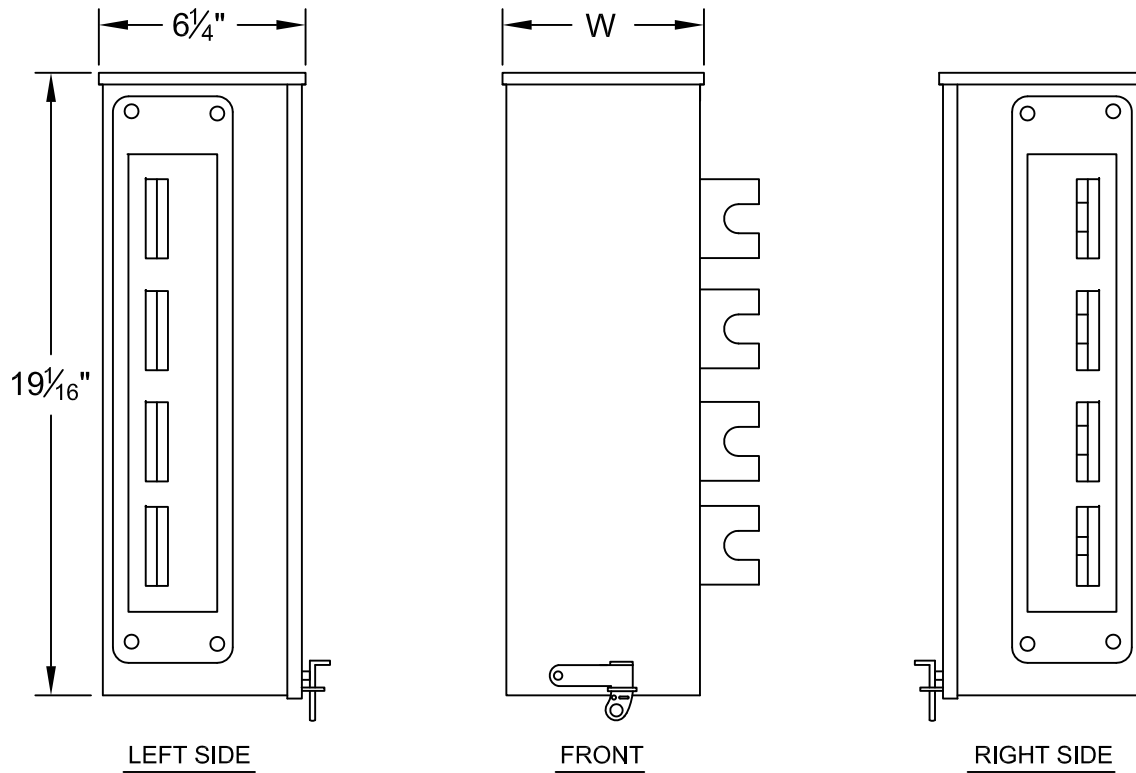

**480Y/277 VOLTS
BUSSED SPACER**
FOR
ERICKSON ELECTRICAL EQUIPMENT CO.
COMMERCIAL METERING PANELBOARDS
(NON INTERCHANGEABLE WITH 240V. UNITS)
800, 1200 OR 1600 AMP. 3 PHASE 4 WIRE

FEATURES:

- TYPE 3R ENCLOSURES FOR OUTDOOR OR INDOOR INSTALLATION.
- LISTED BY UNDERWRITERS LABORATORIES INC, UNDER FILE E113674, 'TERMINATION BOXES.'
- COPPER BUS BAR, SILVER PLATED OR ALUMINUM BUS BAR, TIN PLATED.
- ALUMINUM ENCLOSURES NEVER RUST, INSTALL EASILY.

APPLICATION: MAY BE REQUIRED BY UTILITY COMPANIES FOR SOME INSTALLATIONS, OR WHEN DEPTH OF ADJACENT CABINETS MANDATES ADDITIONAL SPACE BETWEEN ADJACENT CABINETS TO ALLOW DOORS TO OPEN.

www.ericksonelectric.com

ERICKSON ELECTRICAL EQUIPMENT CO.
475 BONNIE LANE • ELK GROVE VILLAGE, IL 60007
TELEPHONE: (847) 640-7701 / 1-800-952-7225
FAX: (847) 640-0565

480Y/277 VOLTS 4", 8" OR 12" SPACERS

BUSSED SPACERS ARE USED WHEN ADDITIONAL SPACE IS REQUIRED BETWEEN ADJACENT ENCLOSURES TO ALLOW HINGED DOORS TO OPEN OR FOR UTILITY REQUIRED METER CLEARANCE.

**** ALL SPACERS ARE 6 1/4" DEEP X 19 1/16" HIGH ****